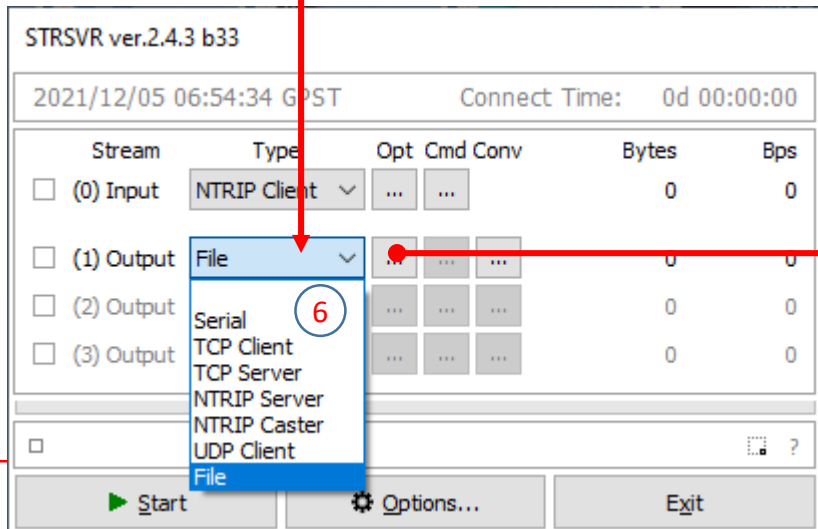

Setting STRSVR of RTKLIB