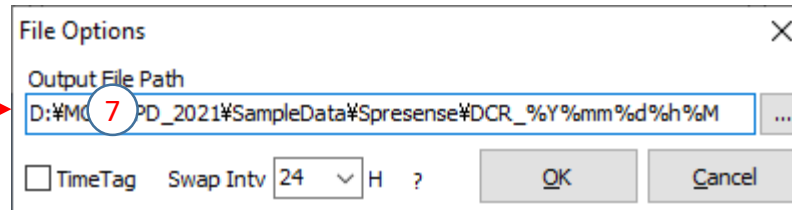

Setting STRSVR of RTKLIB