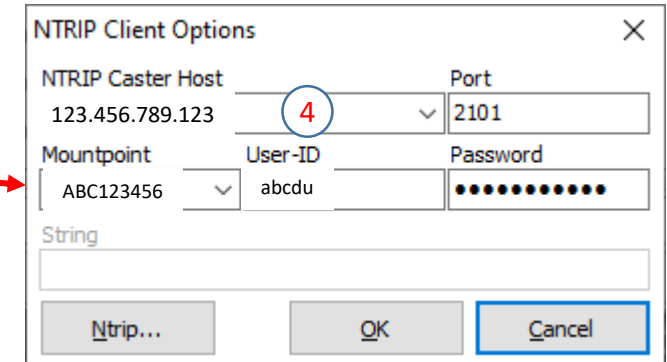

Setting STRSVR of RTKLIB