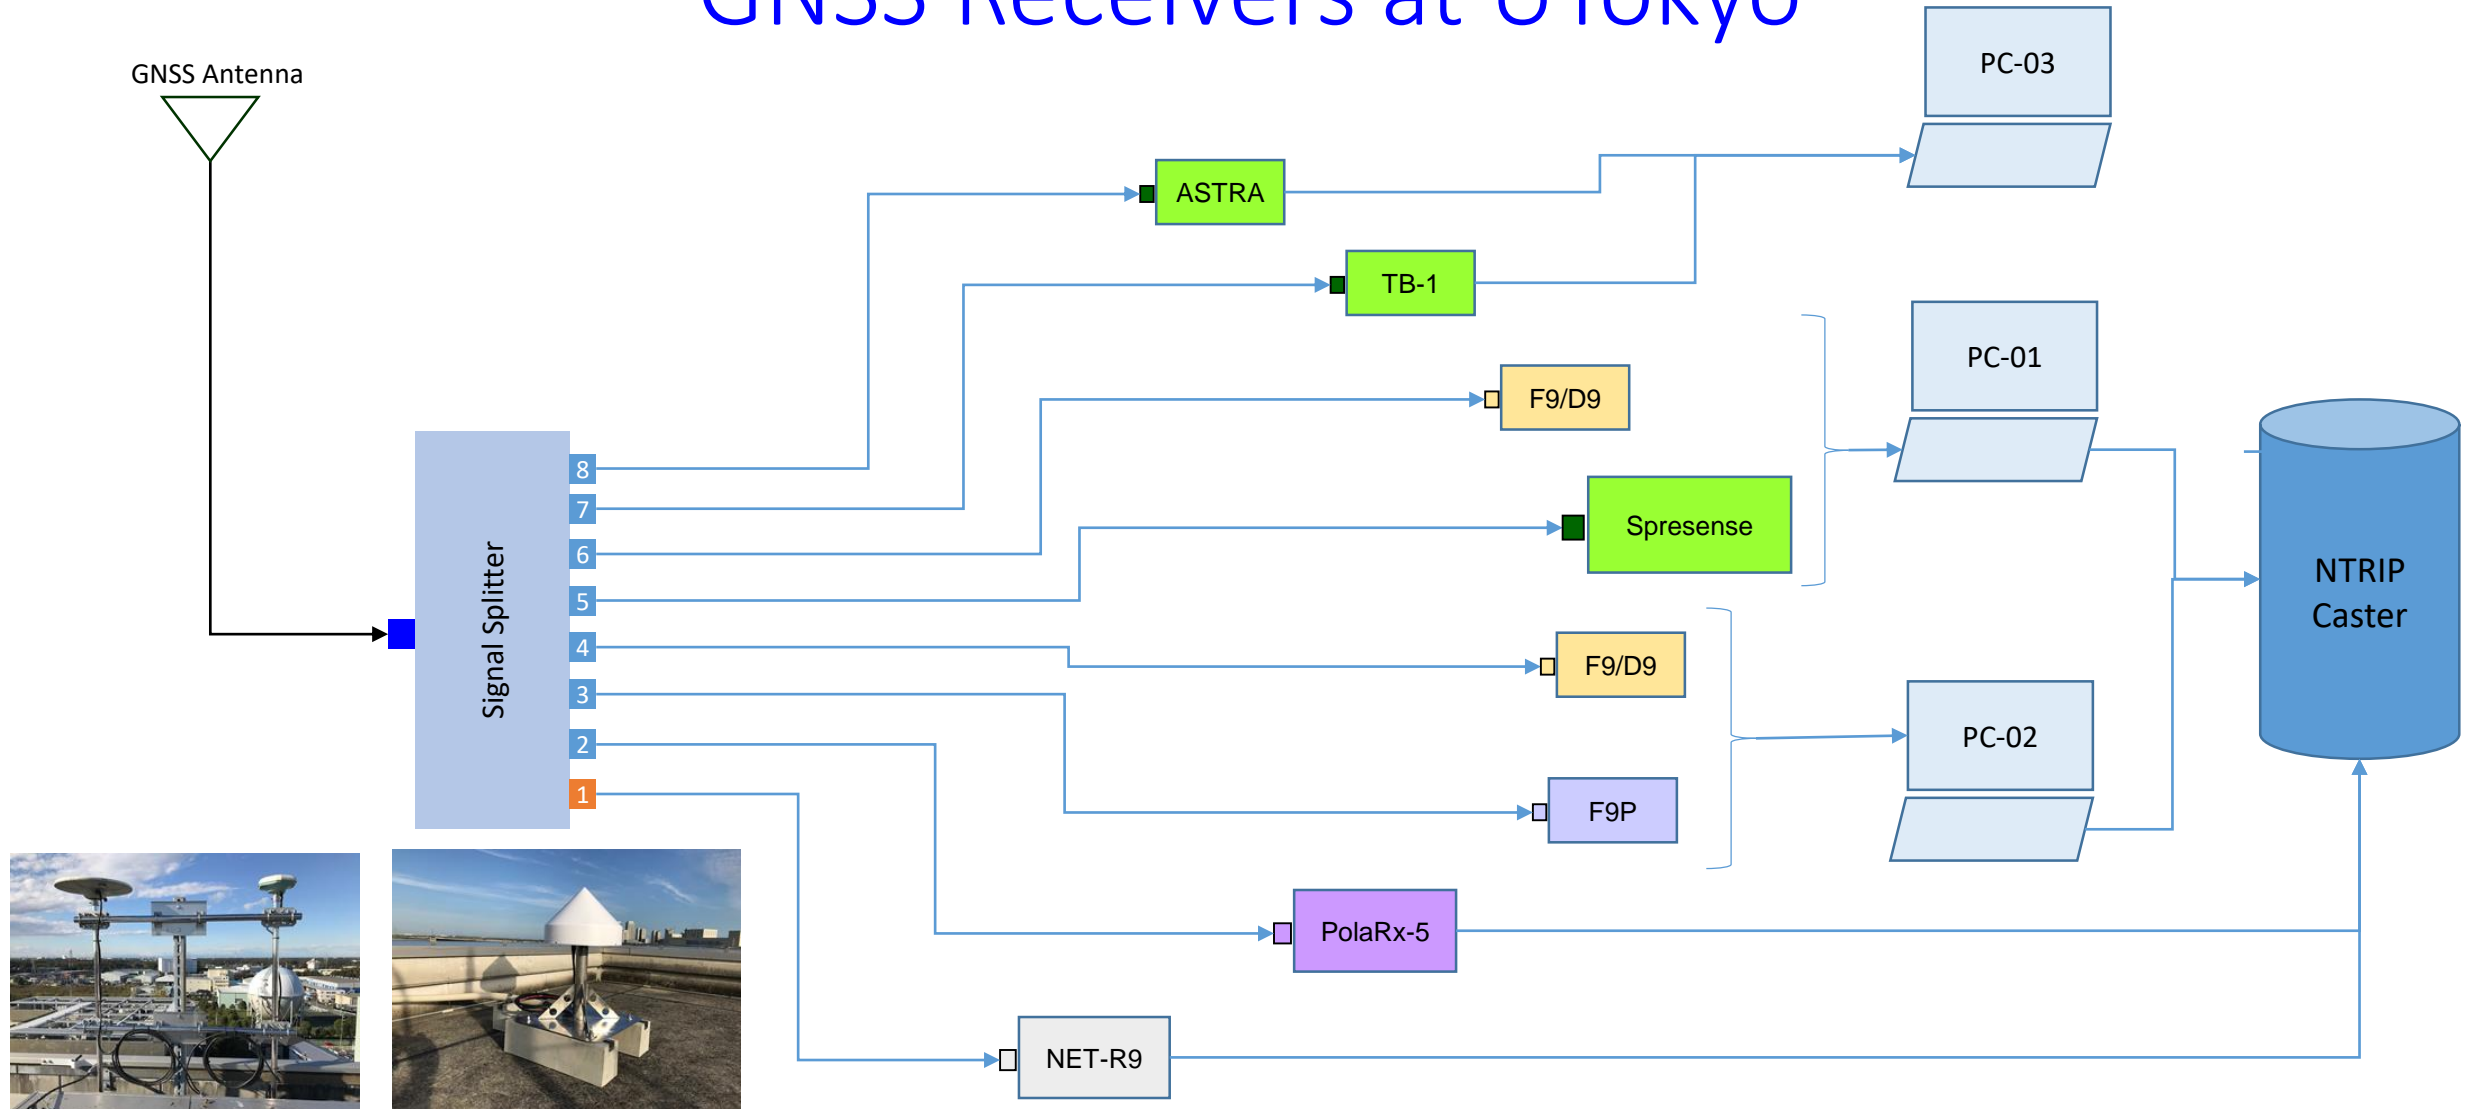

# GNSS Receivers at UTokyo

# RTKLIB Files in BIN Folder

Windows (C:) > GNSS > RTKLIB > RTKLIB\_bin-rtklib\_2.4.3 > bin

Name	Type	Size	Date modified
convbin	Application	2,392 KB	2020/05/03 8:14 PM
crx2rnx	Application	79 KB	2020/05/03 8:14 PM
gzip	Application	90 KB	2020/05/03 8:14 PM
pos2kml	Application	483 KB	2020/05/03 8:14 PM
rx2rtkp	Application	2,719 KB	2020/05/03 8:14 PM
rx2rtkp_win64	Application	973 KB	2020/05/03 8:14 PM
rtkconv	Application	5,751 KB	2020/05/03 8:14 PM
rtkget	Application	3,544 KB	2020/05/03 8:14 PM
rtklaunch	Application	3,799 KB	2020/05/03 8:14 PM
rtknavi	Application	7,023 KB	2020/05/03 8:14 PM
rtknavi_mkl	Application	7,566 KB	2020/05/03 8:14 PM
rtknavi_win64	Application	7,567 KB	2020/05/03 8:14 PM
rtkplot	Application	7,390 KB	2020/05/03 8:14 PM
rtkpost	Application	6,444 KB	2020/05/03 8:14 PM
rtkpost_mkl	Application	6,444 KB	2020/05/03 8:14 PM
rtkpost_win64	Application	8,578 KB	2020/05/03 8:14 PM
rtkvideo	Application	10,656 KB	2020/05/03 8:14 PM
rtkvplayer	Application	10,574 KB	2020/05/03 8:14 PM
srctblbrows	Application	4,286 KB	2020/05/03 8:14 PM
strsvr	Application	4,395 KB	2020/05/03 8:14 PM
tar	Application	164 KB	2020/05/03 8:14 PM
teqc	Application	940 KB	2020/05/03 8:14 PM
wget	Application	395 KB	2020/05/03 8:14 PM