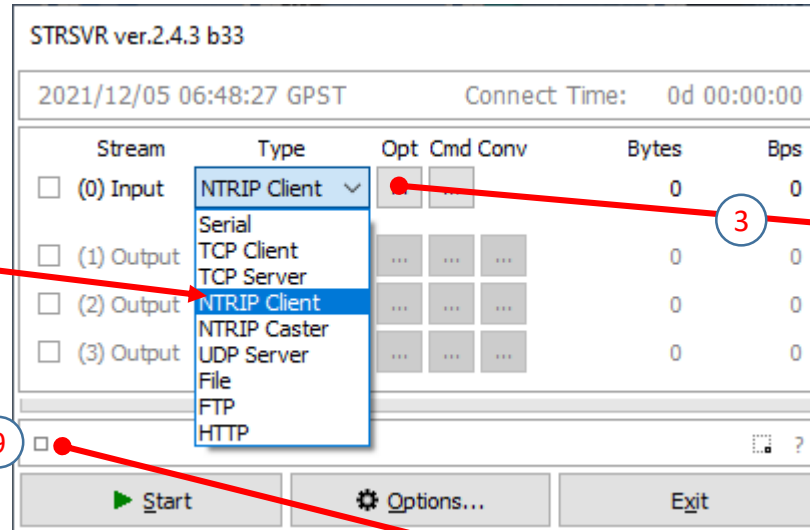

Setting STRSVR of RTKLIB