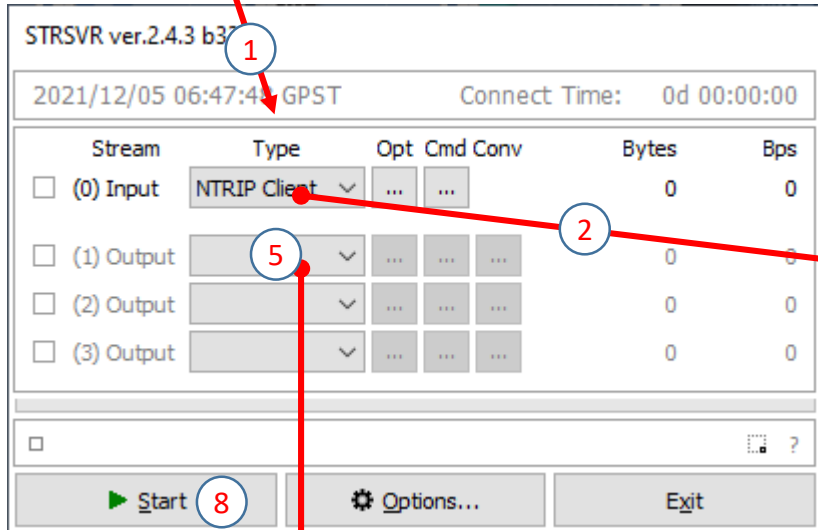

Setting STRSVR of RTKLIB